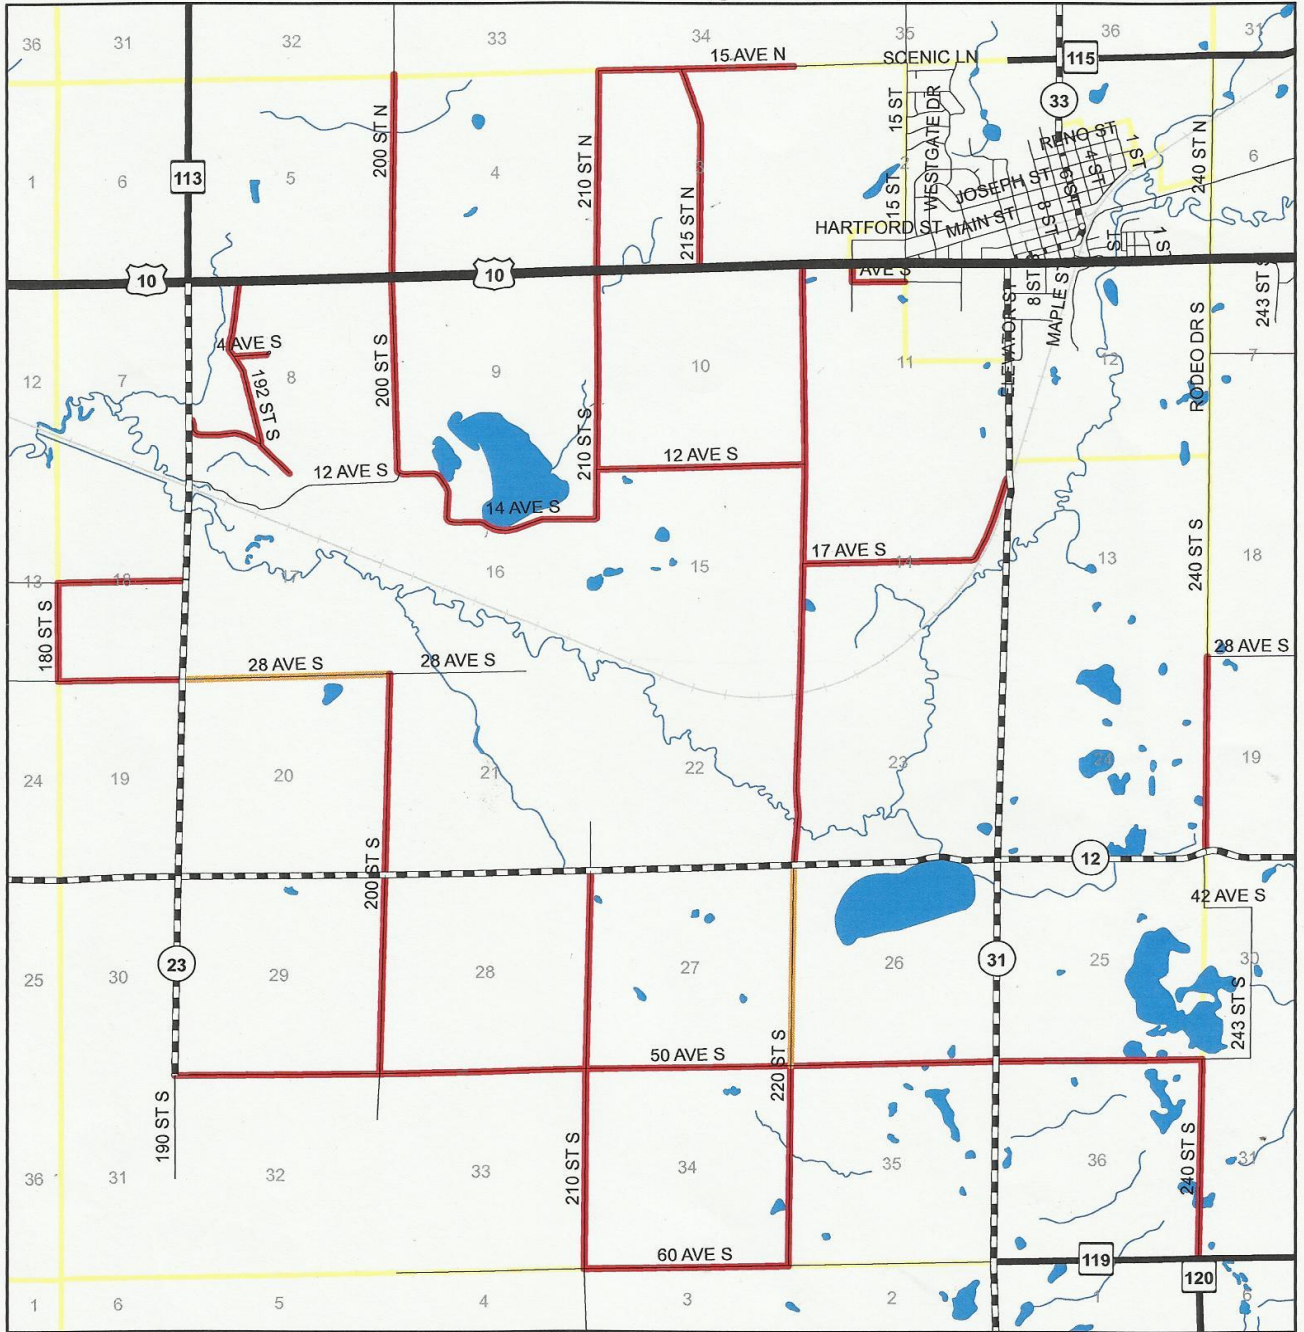

HAWLEY TOWNSHIP

Legend:

- US Highways
- State Highways
- County-State Highways
- County Highways
- Township Roads
- Rail Road
- Lakes & Rivers
- Ditches
- Jurisdictions

Township Road Maintenance

Total Miles =

Legend

- Full Maintenance
- Hourly Maintenance

CLAY COUNTY
www.co.clay.mn.us

Clay County GIS

Thursday, April 05, 2012
H:\Highway\Township Road Maintenance\HAWLEY Township Road Maintenance.mxd

0 0.25 0.5 1 1.5 2 Miles