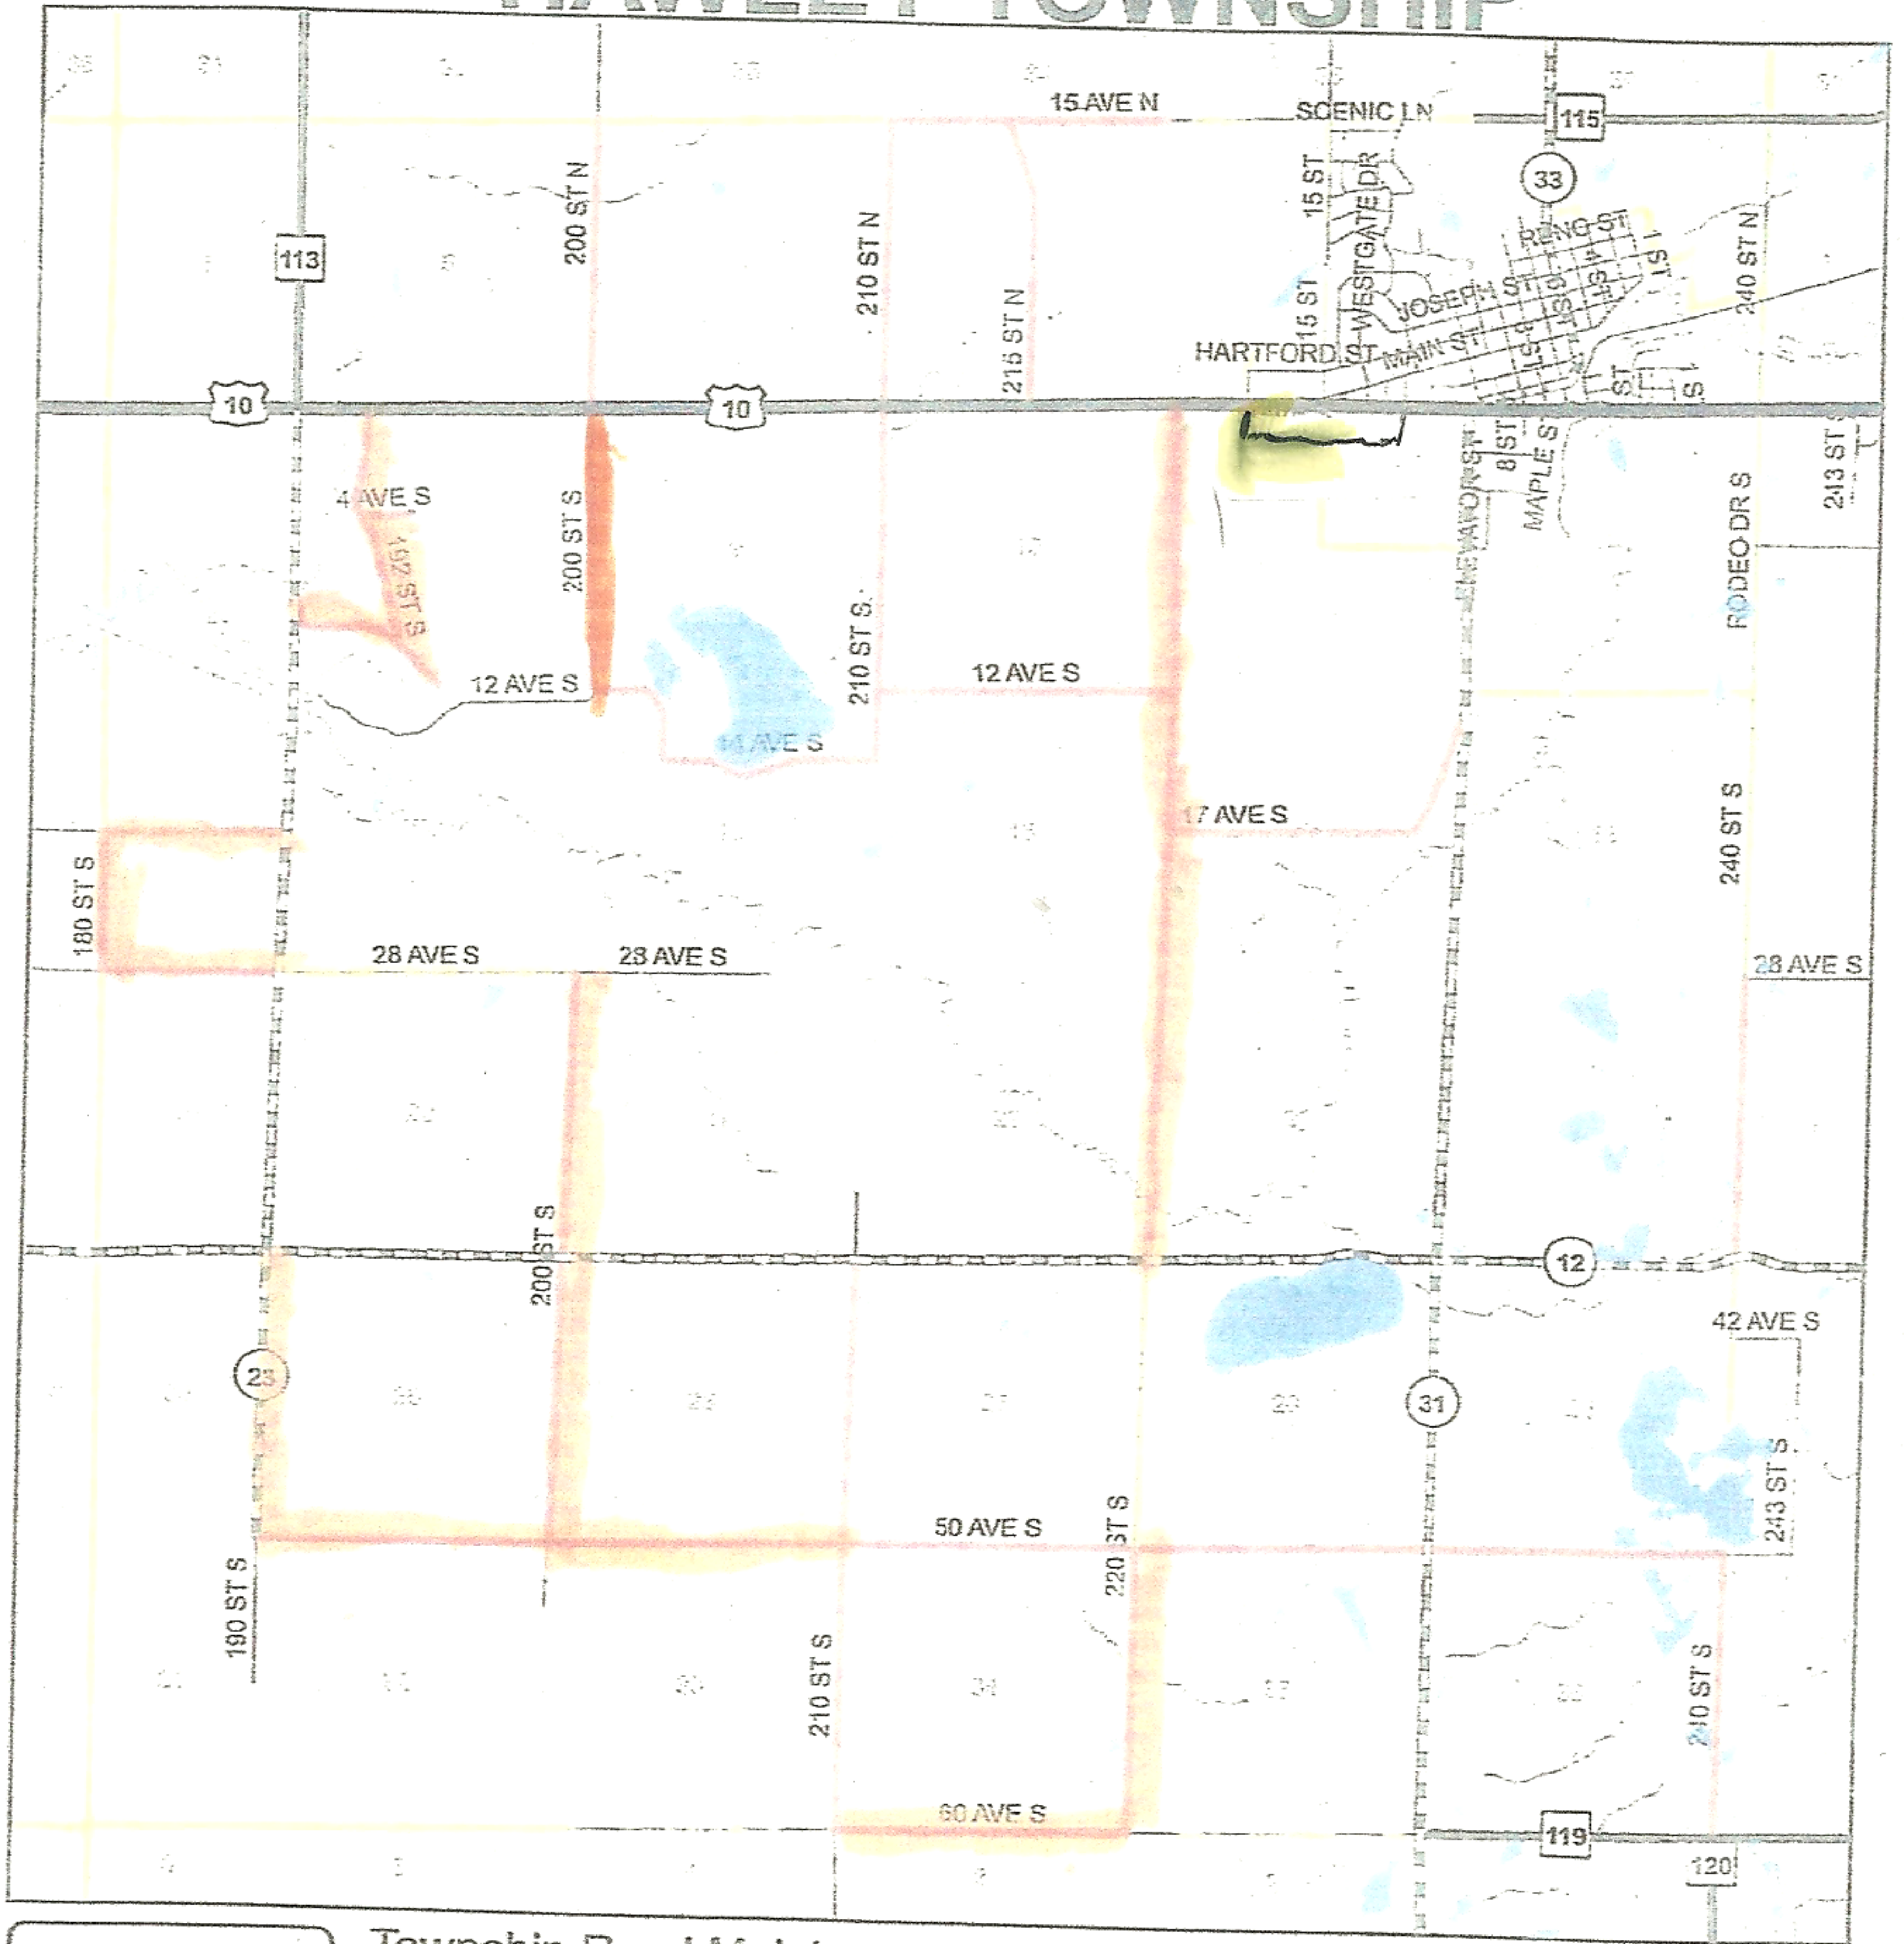

400 yds per mile
 200 yds per mile
 3,100 yds Total
 2019 Grant

HAWLEY TOWNSHIP

- Legend:**
- US Highways
 - State Highways
 - County-State Highways
 - County Highways
 - Township Roads
 - Rail Road
 - Lakes & Rivers
 - Ditches
 - Jurisdictions

Township Road Maintenance

Total Miles =

Legend

- Full Maintenance
- Hourly Maintenance

www.co.clay.mn.us

CLAY COUNTY GIS

Thursday, April 05, 2012
 H:\Highway\Township Road Maintenance\HAWLEY Township Road Maintenance.mxd