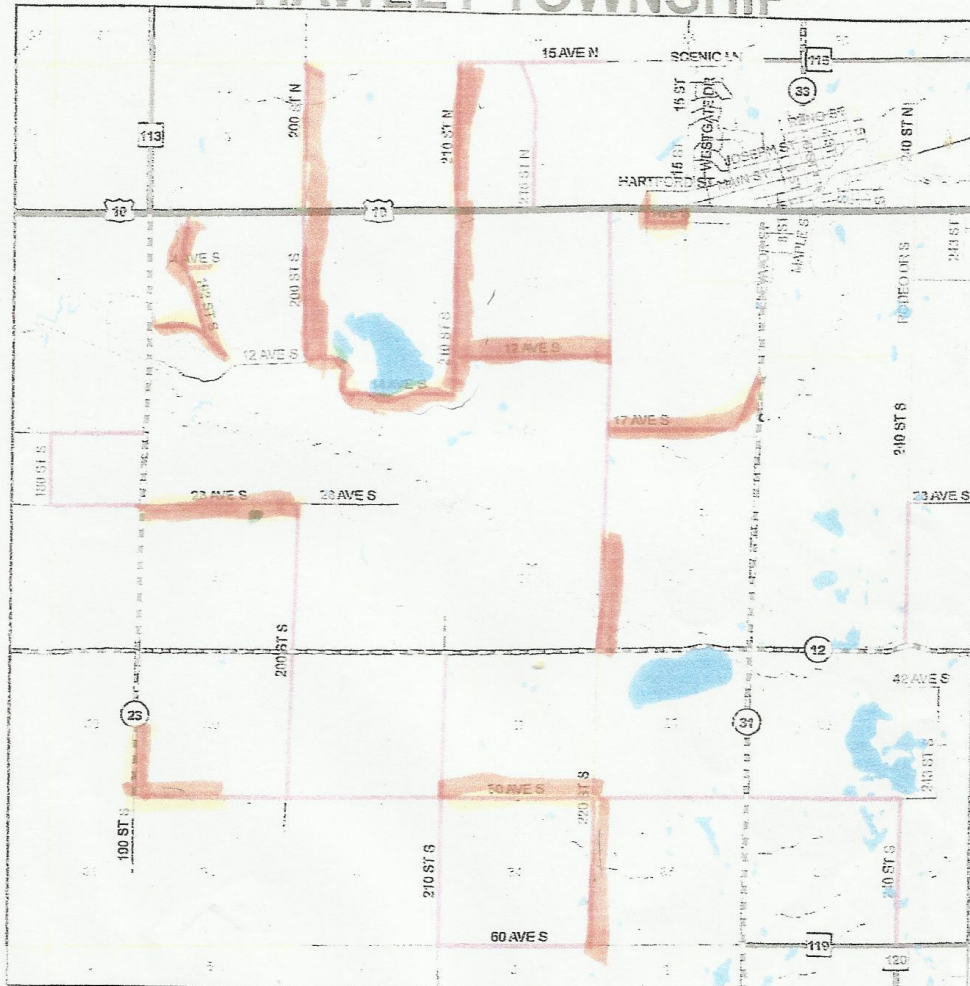

200 yds Per Mile  
 2,750 yds Total  
 2015 Gravel

# HAWLEY TOWNSHIP

- Legend:**
- US Highways
  - State Highways
  - County-State Highways
  - County Highways
  - Township Roads
  - Rail Road
  - Lakes & Rivers
  - Ditches
  - Jurisdictions

## Township Road Maintenance

Total Miles =

- Legend**
- Full Maintenance
  - Hourly Maintenance